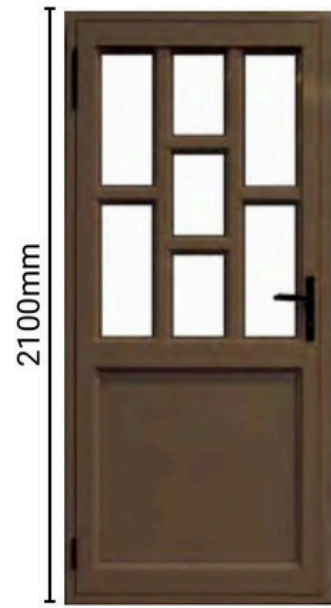

Side Hung Windows

SIDE HUNG RANGE | ● STANDARD ● SUPERIOR

The opening sash on a side hung window can be opened to direct the airflow, exactly where you want it, for maximum ventilation. When ordering please specify whether the window is left-hand or right-hand opening as viewed from the outside.

3-door
1800w x 2100h
2100w x 2100h

4-door
2400w x 2100h
2800w x 2100h

5-door
3000w x 2100h

6-door
3600w x 2100h
4200w x 2100h

Fold-a-Side Doors

FOLD-A-SIDE DOOR RANGE

Fold-A-Side doors are available in 700mm or 600mm door widths. All doors are 2100mm in height; you can have a maximum 4200mm span in our standard range. This door range has been carefully developed to replace old sliding doors.

Entrance Doors

DHGC/S
(Horizontal boarding)
Stable

DHGC
(Horizontal boarding)

DGLB
(Horizontal boarding)

DGLD
(Horizontal boarding)

DHGA/S
(Horizontal boarding)
Stable

DHGA
(Horizontal boarding)

DGLE
(Horizontal boarding)