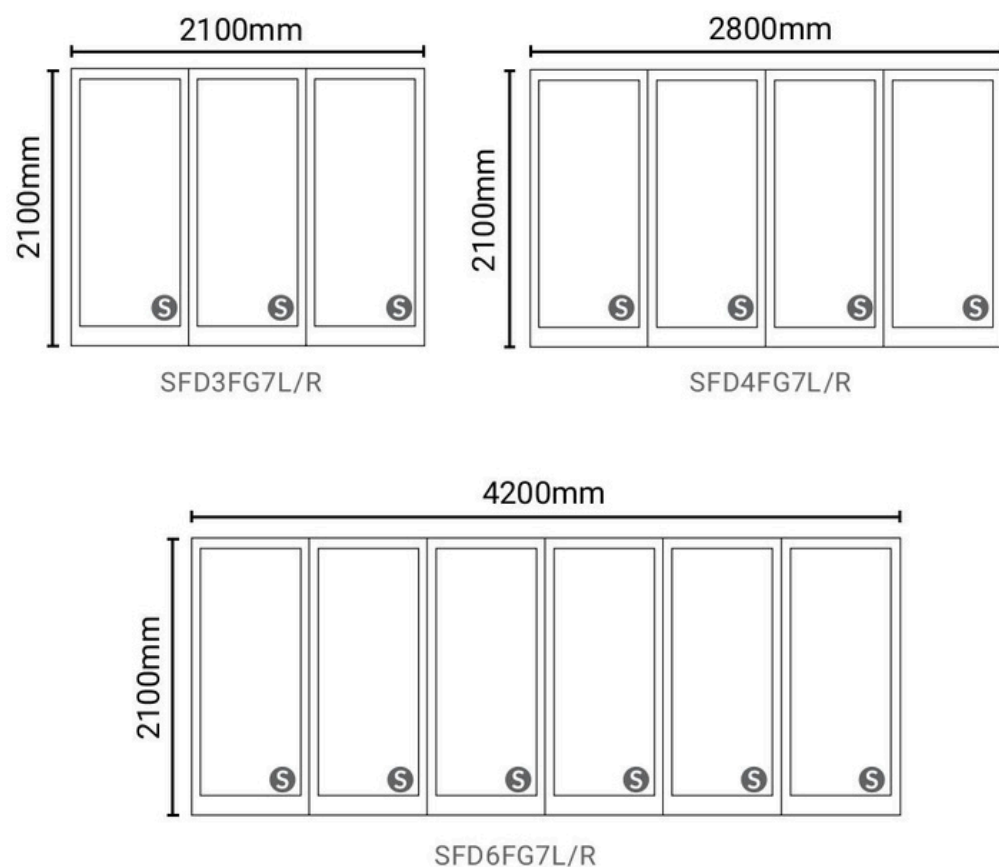

700 SERIES

3, 4, 5, and 6-door configurations are available in either left-hand or right-hand opening.