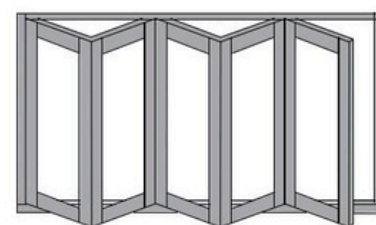

Side Hung Windows

SIDE HUNG RANGE | ● STANDARD ● SUPERIOR

The opening sash on a side hung window can be opened to direct the airflow, exactly where you want it, for maximum ventilation. When ordering please specify whether the window is left-hand or right-hand opening as viewed from the outside.

Fold-a-Side Doors

FOLD-A-SIDE DOOR RANGE

When opened, these doors create the maximum possible opening you can get. It's the perfect way to extend your kitchen, sun room, lounge or bedroom. The doors are divided into sections, with choices ranging from a three-panelled door to a much wider six-panelled door.

S As of the 1st March 2022, all Fold-A-Side doors will be supplied with 4mm toughened safety glass.

- When ordering please specify whether the door must stack to the left or right when viewed from the outside.
- All doors open outwards.
- It is not necessary to open the entire span for access. The first leaf functions as a single (traffic) door and opens independently.

3-door
1800w x 2100h
2100w x 2100h

4-door
2400w x 2100h
2800w x 2100h

5-door
3000w x 2100h

6-door
3600w x 2100h
4200w x 2100h

Fold-a-Side Doors

FOLD-A-SIDE DOOR RANGE

Fold-A-Side doors are available in 700mm or 600mm door widths. All doors are 2100mm in height; you can have a maximum 4200mm span in our standard range. This door range has been carefully developed to replace old sliding doors.