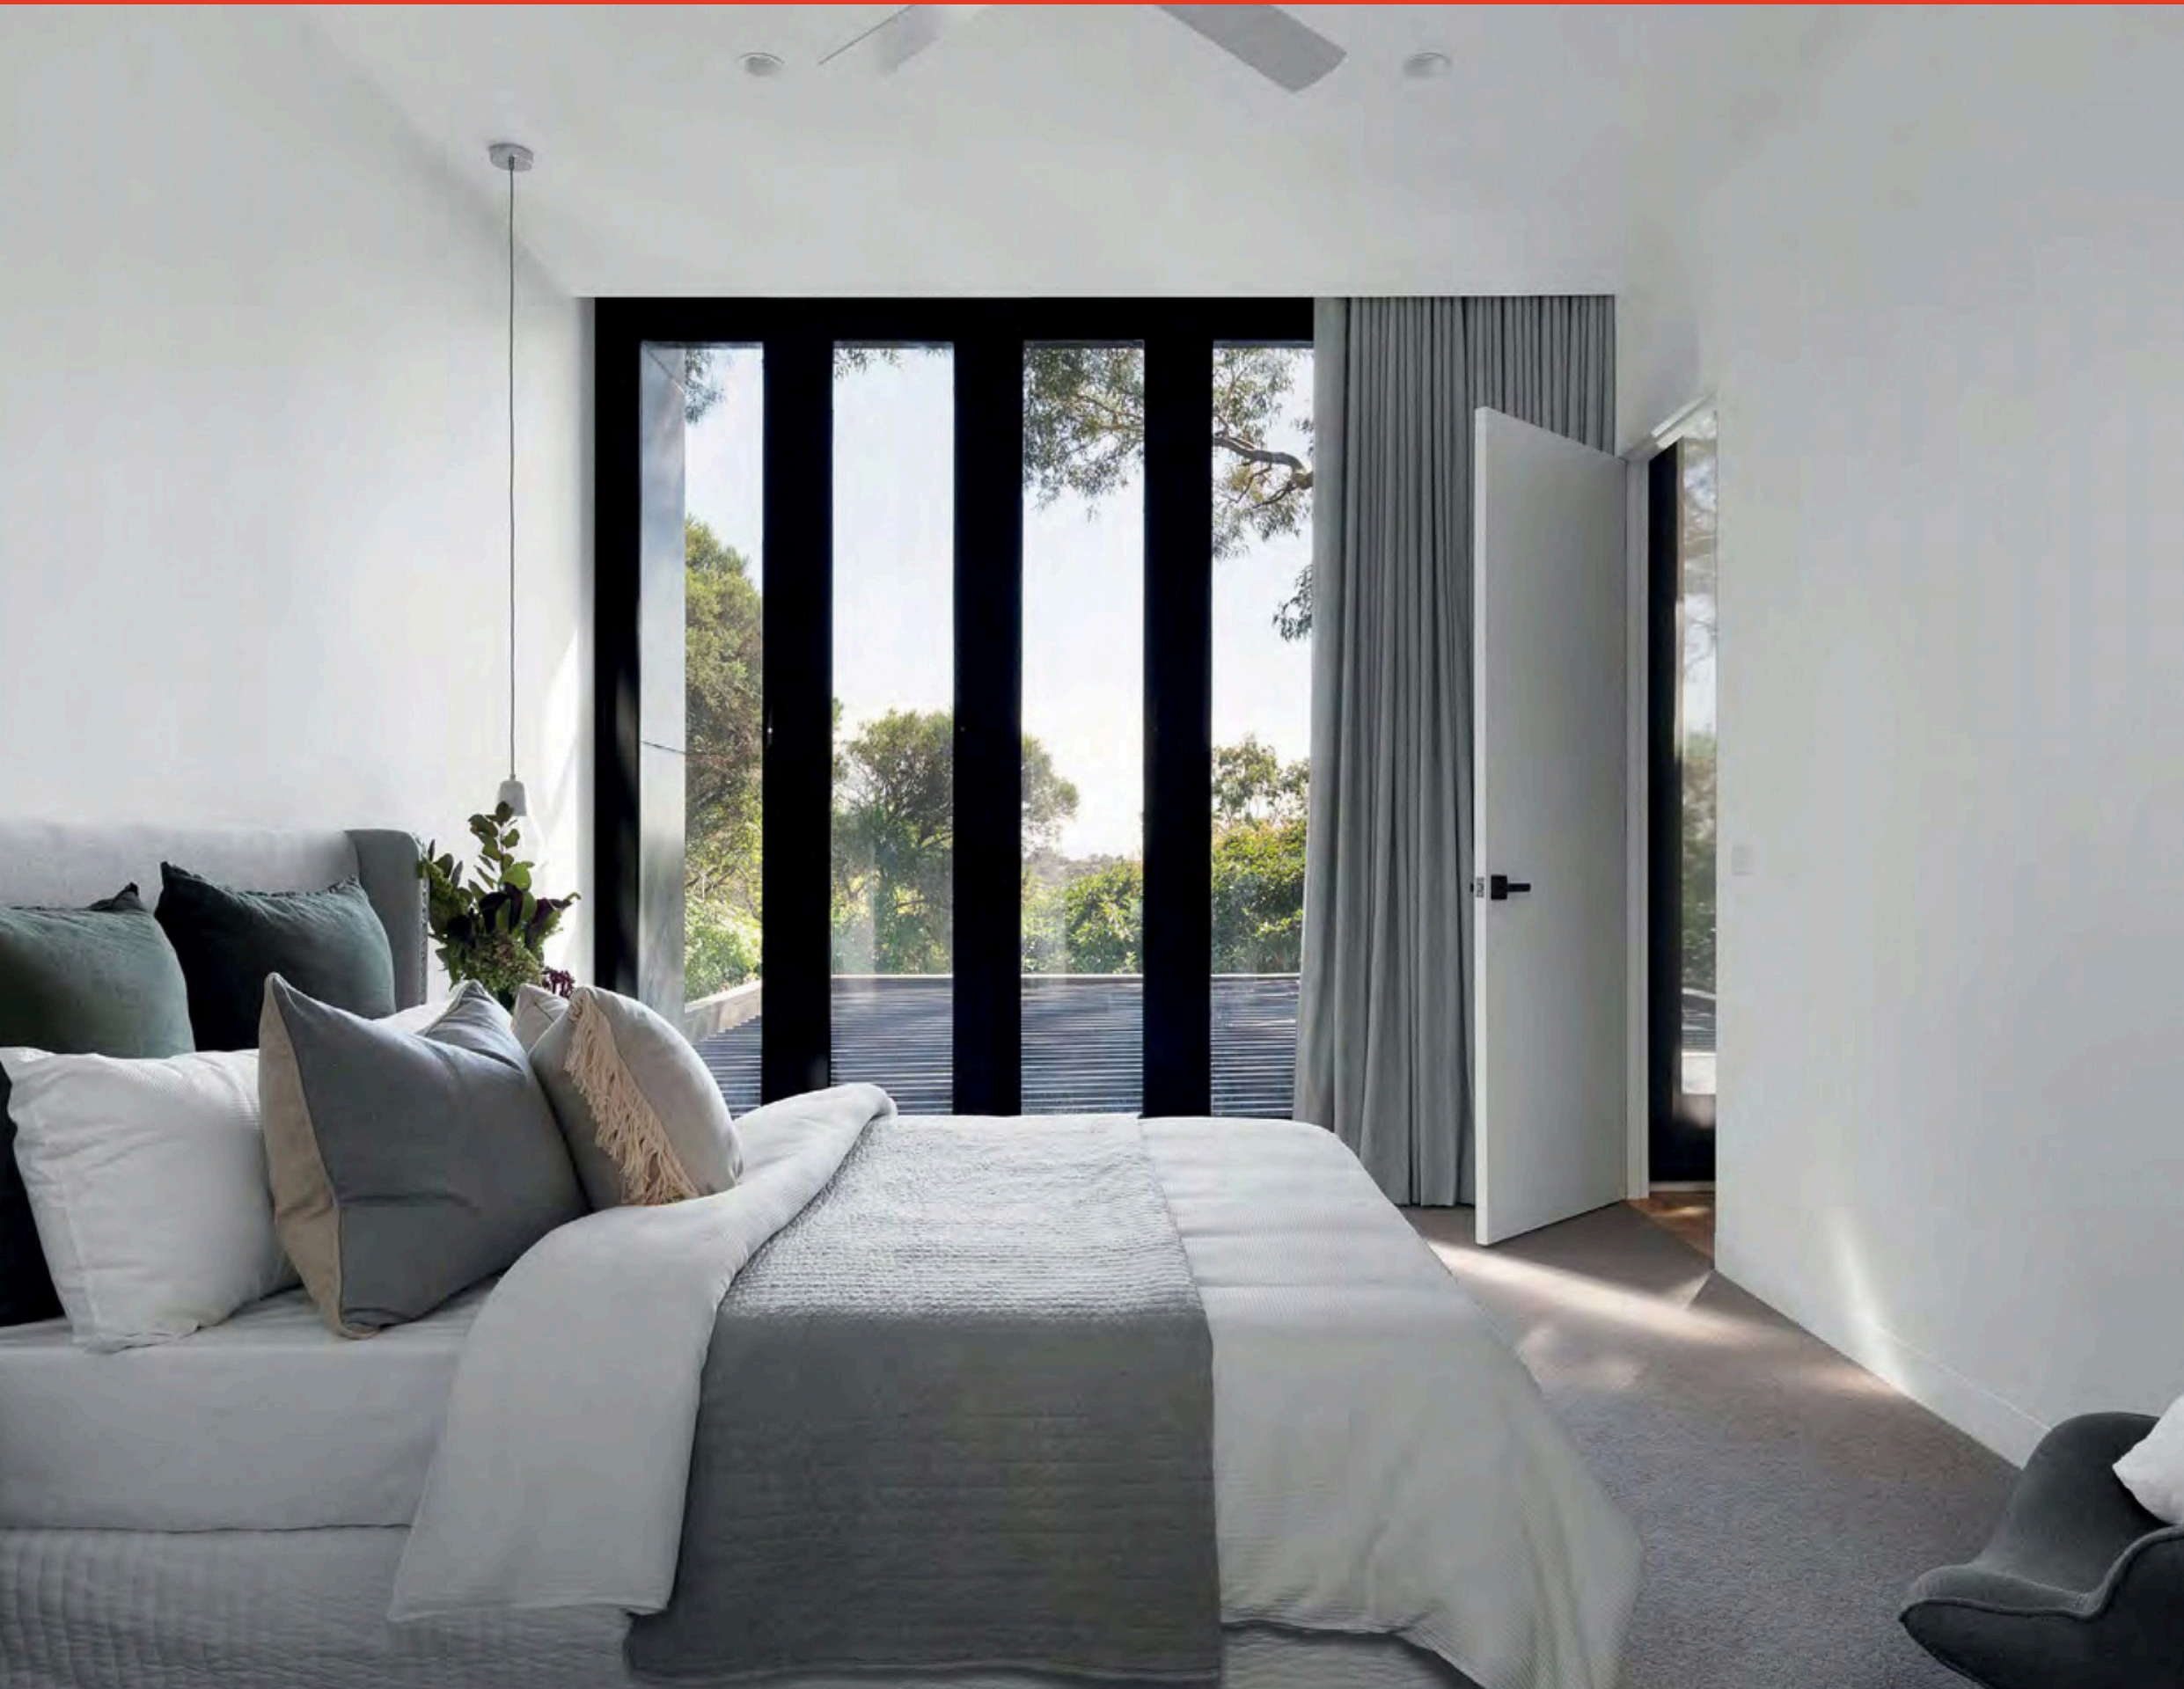

Fold-a-Side Doors

FOLD-A-SIDE DOOR RANGE

When opened, these doors create the maximum possible opening you can get. It's the perfect way to extend your kitchen, sun room, lounge or bedroom. The doors are divided into sections, with choices ranging from a three-panelled door to a much wider six-panelled door.

S As of the 1st March 2022, all Fold-A-Side doors will be supplied with 4mm toughened safety glass.

- When ordering please specify whether the door must stack to the left or right when viewed from the outside.
- All doors open outwards.
- It is not necessary to open the entire span for access. The first leaf functions as a single (traffic) door and opens independently.