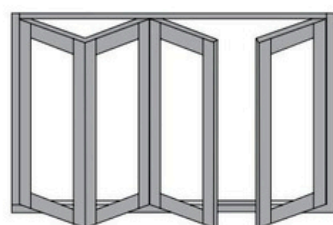

Side Hung Windows

SIDE HUNG RANGE | ● STANDARD ● SUPERIOR

The opening sash on a side hung window can be opened to direct the airflow, exactly where you want it, for maximum ventilation. When ordering please specify whether the window is left-hand or right-hand opening as viewed from the outside.

Fold-a-Side Doors

FOLD-A-SIDE DOOR RANGE

When opened, these doors create the maximum possible opening you can get. It's the perfect way to extend your kitchen, sun room, lounge or bedroom. The doors are divided into sections, with choices ranging from a three-panelled door to a much wider six-panelled door.

3-door
1800w x 2100h
2100w x 2100h

4-door
2400w x 2100h
2800w x 2100h

5-door
3000w x 2100h

6-door
3600w x 2100h
4200w x 2100h

Fold-a-Side Doors

FOLD-A-SIDE DOOR RANGE

Fold-A-Side doors are available in 700mm or 600mm door widths. All doors are 2100mm in height; you can have a maximum 4200mm span in our standard range. This door range has been carefully developed to replace old sliding doors.