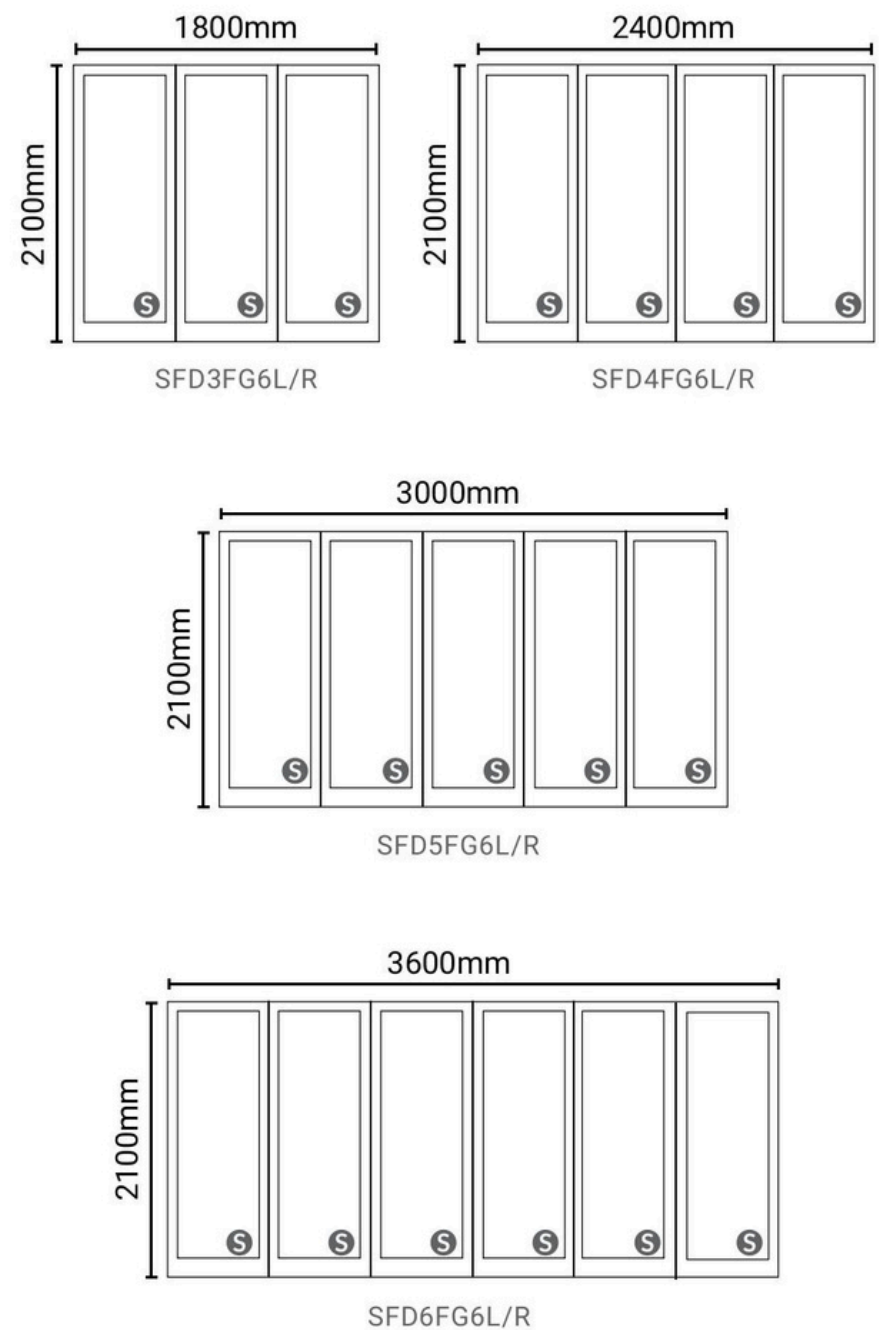

600 SERIES

3, 4, 5, and 6 door configurations are available in either left-hand or right-hand opening.