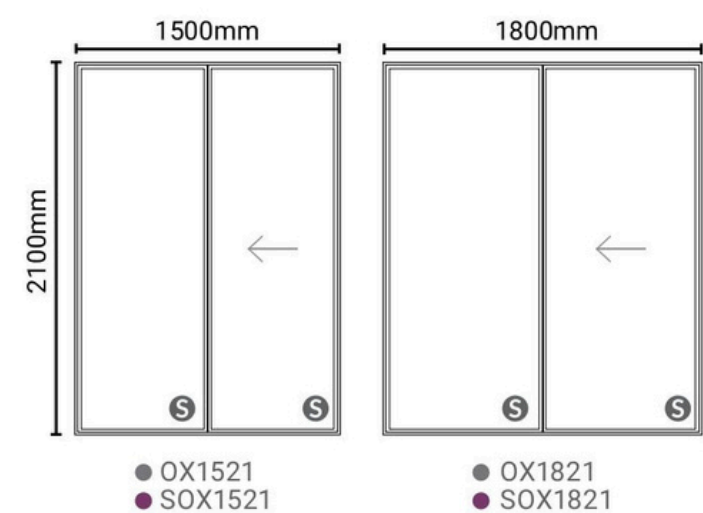

SLIDING DOOR RANGE | ● STANDARD ● SUPERIOR

KENZO sliding doors are constructed with long-life rollers to ensure a smooth gliding action, and are pre-glazed with toughened safety glass. Our sliding doors are designed to be weather- and dust-proof. Available in **SUPERIOR** (60mm stile) or **STANDARD** range (28mm stile).

- All doors are supplied with secure and lockable handles.
- Night latch for extra security supplied with standard range.
- Night latches can be fitted on superior ranges.