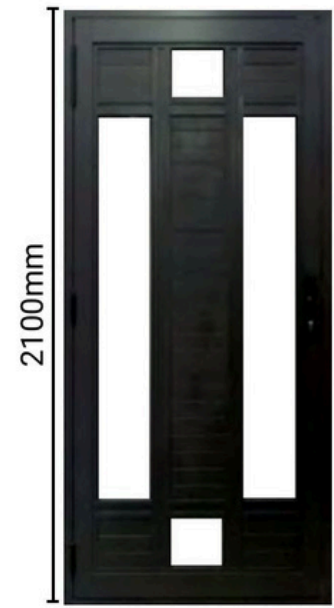

Side Hung Windows

SIDE HUNG RANGE | ● STANDARD ● SUPERIOR

The opening sash on a side hung window can be opened to direct the airflow, exactly where you want it, for maximum ventilation. When ordering please specify whether the window is left-hand or right-hand opening as viewed from the outside.

3-door
1800w x 2100h
2100w x 2100h

4-door
2400w x 2100h
2800w x 2100h

5-door
3000w x 2100h

6-door
3600w x 2100h
4200w x 2100h

Fold-a-Side Doors

FOLD-A-SIDE DOOR RANGE

Fold-A-Side doors are available in 700mm or 600mm door widths. All doors are 2100mm in height; you can have a maximum 4200mm span in our standard range. This door range has been carefully developed to replace old sliding doors.

Entrance Doors

DHGC/S
(Horizontal boarding)
Stable

DHGC
(Horizontal boarding)

DGLB
(Horizontal boarding)

DGLD
(Horizontal boarding)

DHGA/S
(Horizontal boarding)
Stable

DHGA
(Horizontal boarding)

DGLE
(Horizontal boarding)