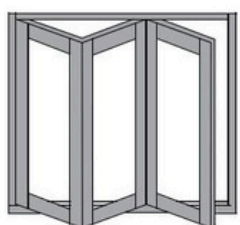

Side Hung Windows

SIDE HUNG RANGE | ● STANDARD ● SUPERIOR

The opening sash on a side hung window can be opened to direct the airflow, exactly where you want it, for maximum ventilation. When ordering please specify whether the window is left-hand or right-hand opening as viewed from the outside.

SIDELIGHTS

All Standard Sliding doors can be coupled with sidelights, either fixed or projecting-out vents.

- Pre-glazed sidelights can be fitted to the left, right or on both sides of the doors.
- Adapter jamb and sill sold separately.
- Toughened safety glass fitted to all sidelights.

Fold-a-Side Doors

FOLD-A-SIDE DOOR RANGE

When opened, these doors create the maximum possible opening you can get. It's the perfect way to extend your kitchen, sun room, lounge or bedroom. The doors are divided into sections, with choices ranging from a three-panelled door to a much wider six-panelled door.

3-door
1800w x 2100h
2100w x 2100h

4-door
2400w x 2100h
2800w x 2100h

5-door
3000w x 2100h

6-door
3600w x 2100h
4200w x 2100h

Fold-a-Side Doors

FOLD-A-SIDE DOOR RANGE

Fold-A-Side doors are available in 700mm or 600mm door widths. All doors are 2100mm in height; you can have a maximum 4200mm span in our standard range. This door range has been carefully developed to replace old sliding doors.