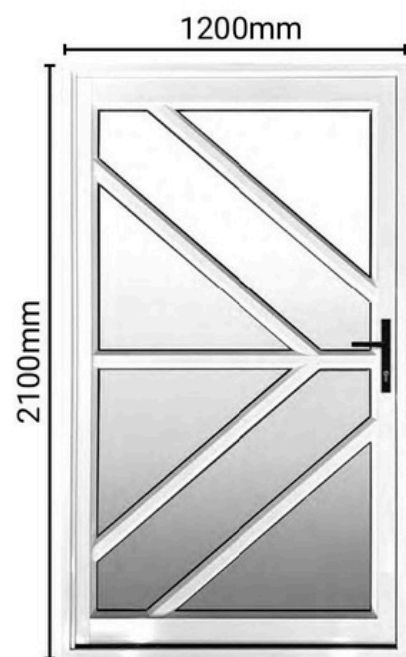

Entrance Doors

ENTRANCE DOOR RANGE

The KENZO range of entrance doors can be used in a wide range of applications, such as front doors, balcony doors, office doors and even internal doors.

- Open-in doors supplied with weather bar to minimize water leakage.

DIFDFGB