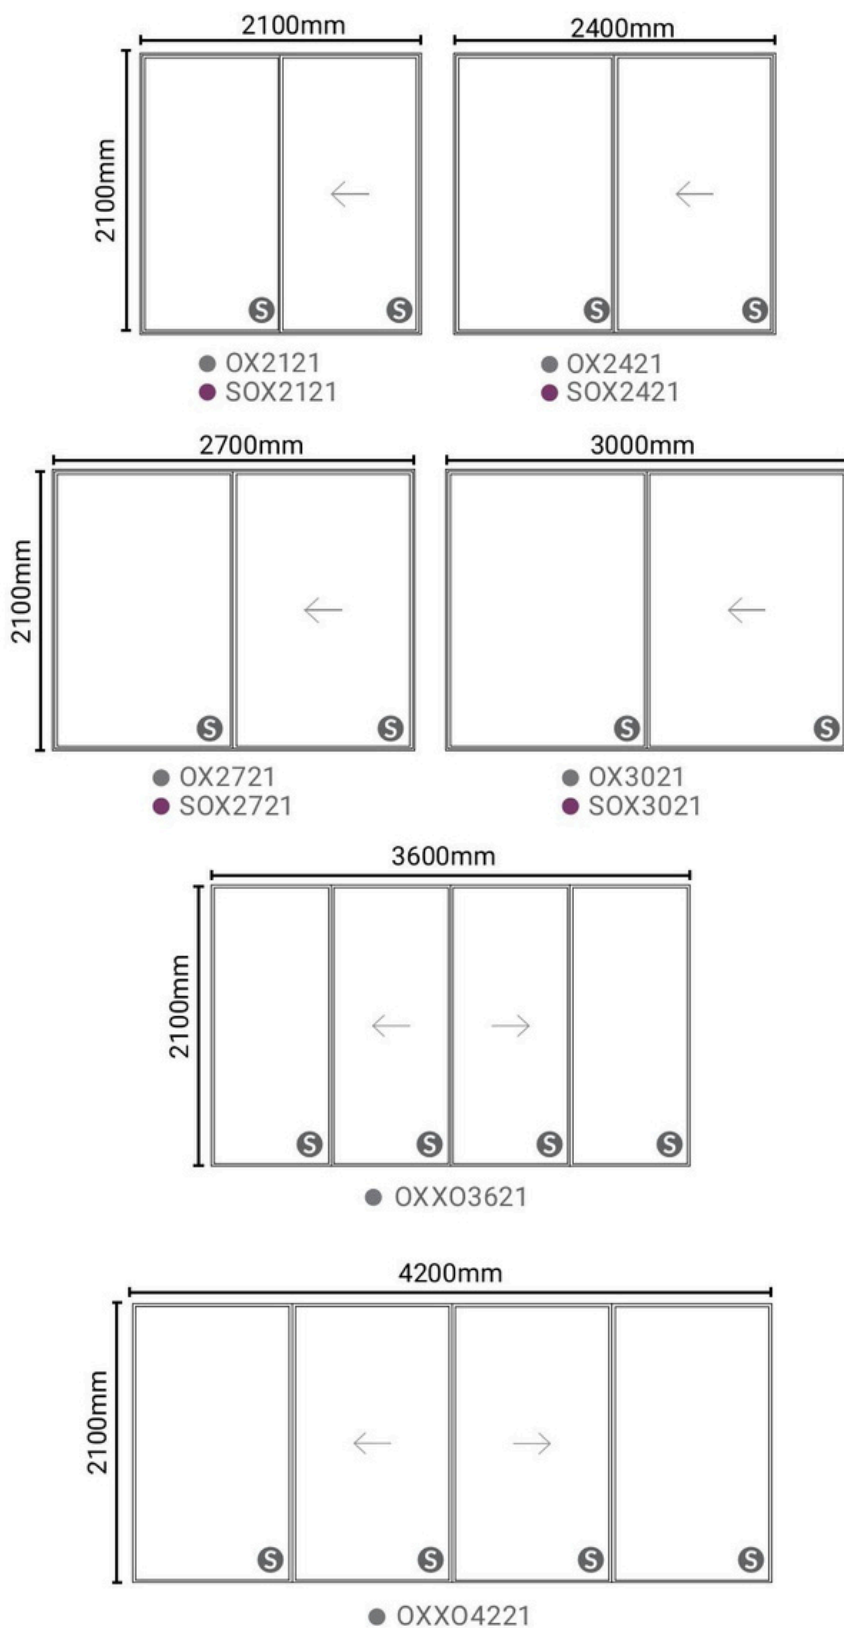

SLIDING DOOR RANGE

- STANDARD
- SUPERIOR

All doors are supplied with secure, lockable handles.

- Two-panel sliding doors are universally handed to allow for either left-hand or right-hand opening.
- All doors are fitted with toughened safety glass.

Door Type	Actual size		Opening size to fit	
	Width	Height	Opening Width	Opening Height
OX1521	1,490	2,090	1,500	2,100
OX1821	1,790		1,800	
OX2121	2,090		2,100	
OX2421	2,390		2,400	
OX2721	2,690		2,700	
OX3021	2,990		3,000	
OXX03021	2,990		3,000	
OXX03621	3,590		3,600	
OXX04221	4,190		4,200	

SIDELIGHTS

All Standard Sliding doors can be coupled with sidelights, either fixed or projecting-out vents.