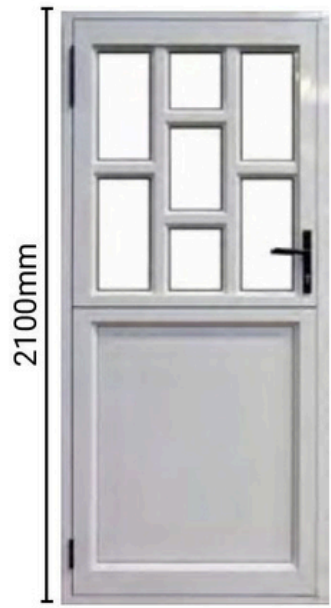

Side Hung Windows

SIDE HUNG RANGE | ● STANDARD ● SUPERIOR

The opening sash on a side hung window can be opened to direct the airflow, exactly where you want it, for maximum ventilation. When ordering please specify whether the window is left-hand or right-hand opening as viewed from the outside.

3-door
1800w x 2100h
2100w x 2100h

4-door
2400w x 2100h
2800w x 2100h

5-door
3000w x 2100h

6-door
3600w x 2100h
4200w x 2100h

Fold-a-Side Doors

FOLD-A-SIDE DOOR RANGE

Fold-A-Side doors are available in 700mm or 600mm door widths. All doors are 2100mm in height; you can have a maximum 4200mm span in our standard range. This door range has been carefully developed to replace old sliding doors.

Entrance Doors

DHGC/S
(Horizontal boarding)
Stable

DHGC
(Horizontal boarding)

DGLB
(Horizontal boarding)

DGLD
(Horizontal boarding)

DHGA/S
(Horizontal boarding)
Stable

DHGA
(Horizontal boarding)

DGLE
(Horizontal boarding)