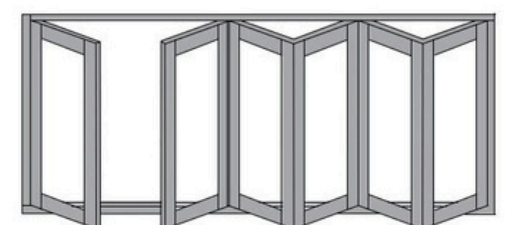

Side Hung Windows

SIDE HUNG RANGE | ● STANDARD ● SUPERIOR

The opening sash on a side hung window can be opened to direct the airflow, exactly where you want it, for maximum ventilation. When ordering please specify whether the window is left-hand or right-hand opening as viewed from the outside.

Fold-a-Side Doors

FOLD-A-SIDE DOOR RANGE

When opened, these doors create the maximum possible opening you can get. It's the perfect way to extend your kitchen, sun room, lounge or bedroom. The doors are divided into sections, with choices ranging from a three-panelled door to a much wider six-panelled door.

S As of the 1st March 2022, all Fold-A-Side doors will be supplied with 4mm toughened safety glass.

- When ordering please specify whether the door must stack to the left or right when viewed from the outside.
- All doors open outwards.
- It is not necessary to open the entire span for access. The first leaf functions as a single (traffic) door and opens independently.

3-door
1800w x 2100h
2100w x 2100h

4-door
2400w x 2100h
2800w x 2100h

5-door
3000w x 2100h

6-door
3600w x 2100h
4200w x 2100h

Fold-a-Side Doors

FOLD-A-SIDE DOOR RANGE

Fold-A-Side doors are available in 700mm or 600mm door widths. All doors are 2100mm in height; you can have a maximum 4200mm span in our standard range. This door range has been carefully developed to replace old sliding doors.