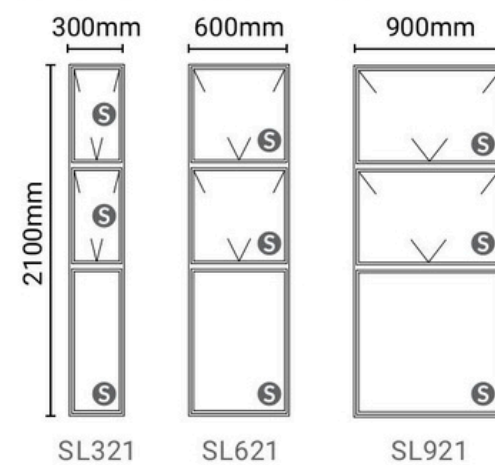

- Pre-glazed sidelights can be fitted to the left, right or on both sides of the doors.
- Adapter jamb and sill sold separately.
- Toughened safety glass fitted to all sidelights.

If used next to an entrance door or a fold-a-side door, please order the following part number: **SLADAPTORB** (where B indicates colour – bronze in this case) to ensure easy installation.

- O – Indicates the fixed panel.
- X – Indicates the sliding panel
- OX – Doors are universally handed, i.e. they can be assembled either left-hand or right-hand opening.
- OXXO – Doors are opened from the middle.