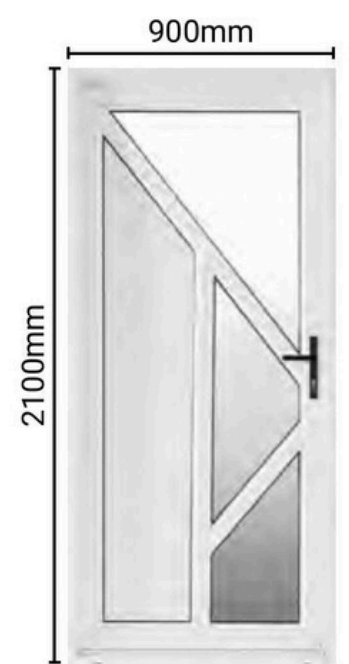

DGLH
(Horizontal boarding)
Available in Bronze/Brown and White