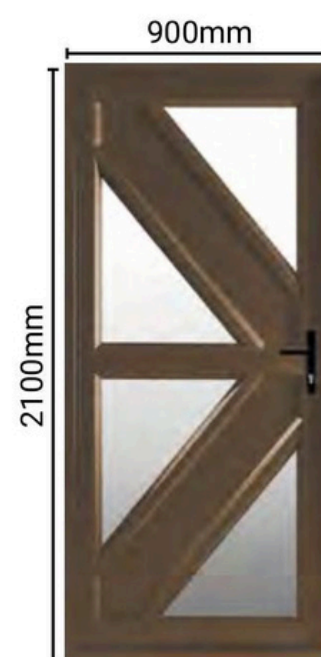

DGLG
(Horizontal boarding)
Available in Bronze/Brown and White